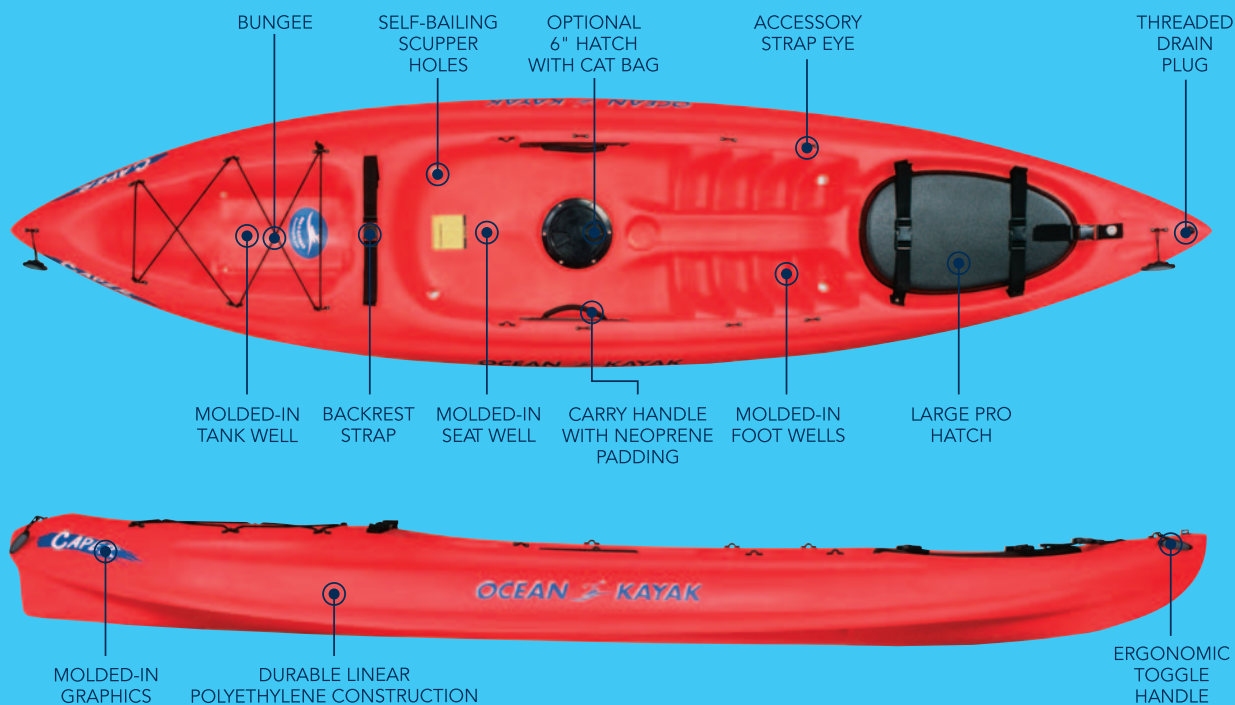

▶▶▶ You won't find a higher volume, more feature-packed compact kayak to date. The Caper offers a huge bow hatch – accessing tremendous inside storage, a tank well for plenty of on-deck storage, padded car-top/carry handles, and a roomy cockpit. Stable, nimble, and versatile, the Caper matches the performance of bigger boats. This is the choice for big kayakers who don't want to haul a big kayak.

CAPER™

- GENERAL RECREATION
- SNORKELING/SCUBA DIVING

- DAY TOURING
- PHOTOGRAPHY

- FISHING
- FITNESS

800-8-KAYAKS ▶▶▶ www.oceankayak.com
Always use proper safety equipment and obey safety regulations

CAPER™

SPECIFICATIONS: Length: 11' (3.3 m) Width: 31" (78.7 cm) Weight: 45 lbs. (20.4 kg) ◀◀

MAX. WEIGHT CAPACITY: 275-325 lbs. (124.7-147.7 kg) *Depending on water conditions* ◀◀

COLOR OPTIONS: Yellow, Red, Blue, Lime, Aqua, Tangerine, White, Sky, Sunrise, Titanium

BOAT OPTIONS: 6" screw-in hatch with cat bag

SUGGESTED ADD-ONS:

-  Backrest
-  Paddle
-  Scupper Stoppers
-  PFD