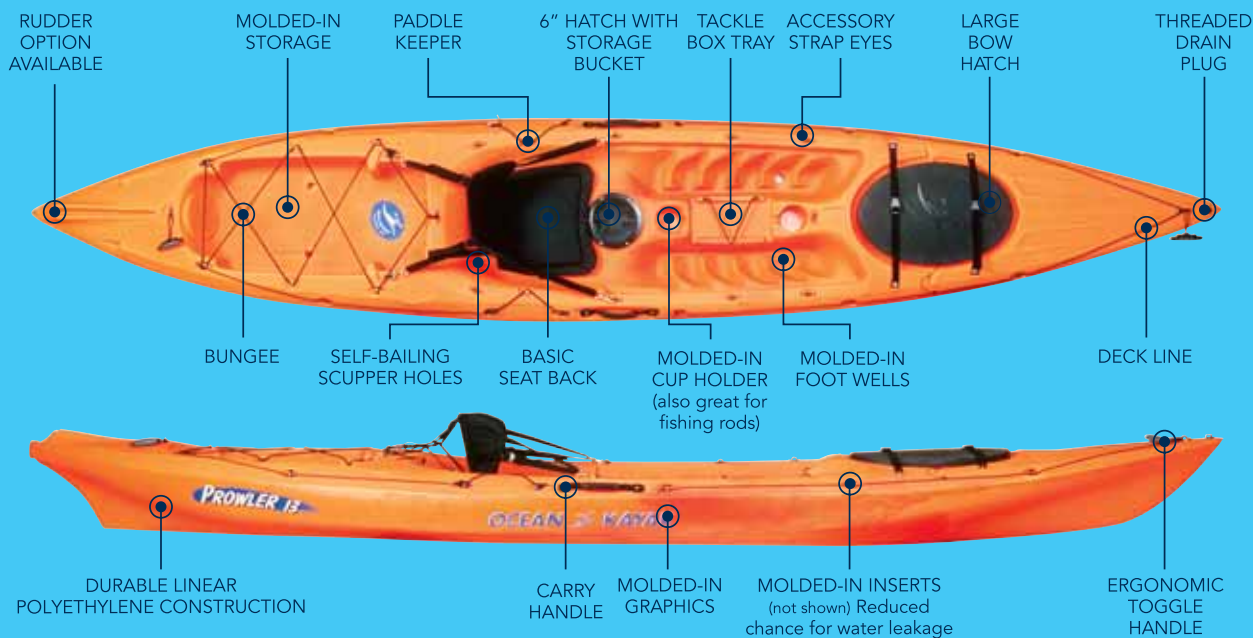

▶▶▶ The Prowler 13 is a smaller version of our popular 15' Prowler. This boat packs in more features than most of the sit-on-tops on the market. Seat back, deck rigging, paddle keepers, an oversized tank well and roomy cockpit make this sit-on-top a favorite amongst paddlers and anglers alike. This boat tracks well yet it can easily maneuver through tight spots. You've been waiting a long time for a kayak like this!

PROWLER 13™

- FISHING
- SNORKELING/SCUBA DIVING

- DAY TOURING
- PHOTOGRAPHY

- GENERAL RECREATION
- FITNESS

800-8-KAYAKS ▶▶▶ www.oceankayak.com
Always use proper safety equipment and obey safety regulations

PROWLER 13™

Also Available in the Angler Edition

Additions include two flush-mounted rod holders and tackle box. It's perfect for all your gear, and there's still room to catch the limit.

SPECIFICATIONS: Length: 13' 4" (4.1 m) Width: 28" (71.1 cm) Weight: 54 lbs. (24.5 kg) ◀◀◀

MAX. WEIGHT CAPACITY: 400-450 lbs. (181.4-204.1 kg) *Depending on water conditions* ◀◀◀

COLOR OPTIONS: Yellow, Red, Blue, Lime, Tangerine, Sky, Sunrise, Titanium **Angler:** Olive, Yellow

BOAT OPTIONS: Rudder System, Angler Edition