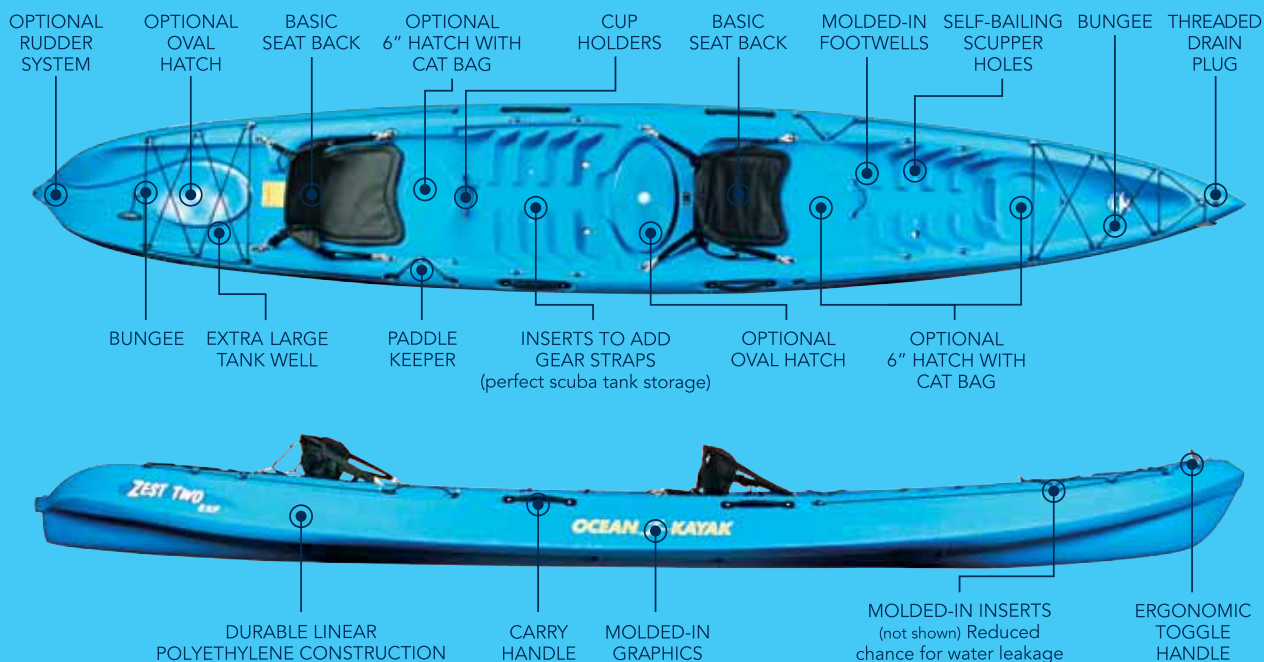

▶▶▶ Back by popular demand, the Zest Two EXP is the next generation of the popular Zest Two. We took all of the elements that made the Zest Two one of our top selling tandems and added even more! This tandem kayak includes two comfortable seat backs and plenty of room for all your gear. The Zest Two EXP is the perfect choice for your day trek or weekend adventure. Rated as one of the most stable tandems on the market, this kayak is the ultimate cruiser.

ZEST TWO EXP™

- GENERAL RECREATION
- SNORKELING/SCUBA DIVING

- TOURING
- PHOTOGRAPHY

- FISHING
- FITNESS

800-8-KAYAKS ▶▶▶ www.oceankayak.com
Always use proper safety equipment and obey safety regulations

ZEST TWO EXP™

SPECIFICATIONS:

Length: 16' 4.5" (5 m)

Width: 30.5" (77.4 cm)

Weight: 70 lbs. (31.7 kg) ◀◀◀

MAX. WEIGHT CAPACITY:

500-600 lbs. (226.8-272.2 kg) *Depending on water conditions* ◀◀◀

COLOR OPTIONS:

Yellow, Red, Blue, Lime, Aqua, Tangerine, Sky, Sunrise, Titanium

BOAT OPTIONS:

Rudder System; Up to two oval Gaspachi® hatches; Up to three 6" screw-in hatches with cat bag

SUGGESTED ADD-ONS:

Upgraded Backrest

Paddle

Scupper Stoppers

PFD